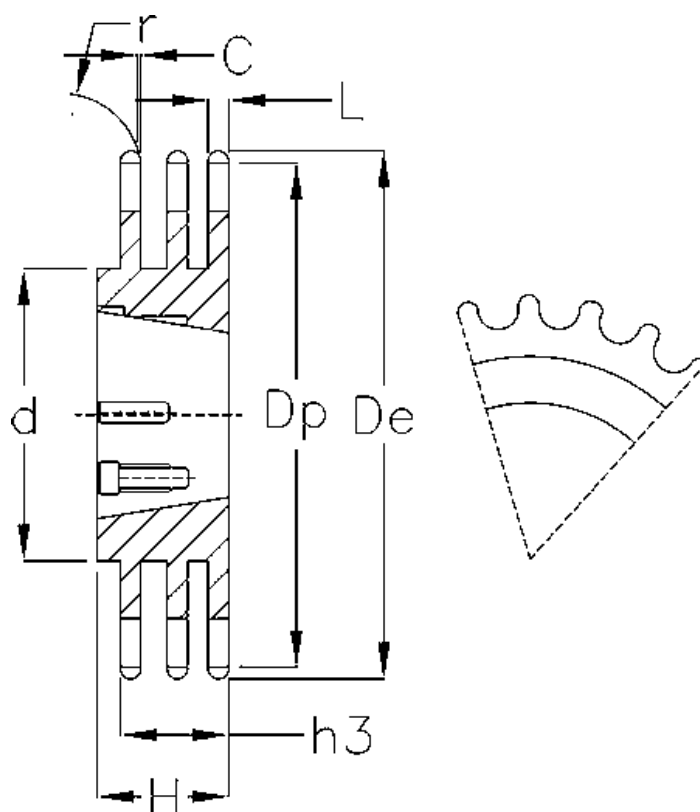

# Data Sheet

Article number: 616033007076

Description: Taperbored sprocket 12 B-3 Z=76 triplex  
for bushing 3020

## Measures

Bushing = 3020  
C = 2  
Chain = 12 B-3  
Chain size = 3/4" x 7/16"  
d = 140  
De = 469.9  
Dp = 460.99  
H = 51

h3 = 49.8  
Material = Støbejern  
No. of teeth = 76  
r = 12.07